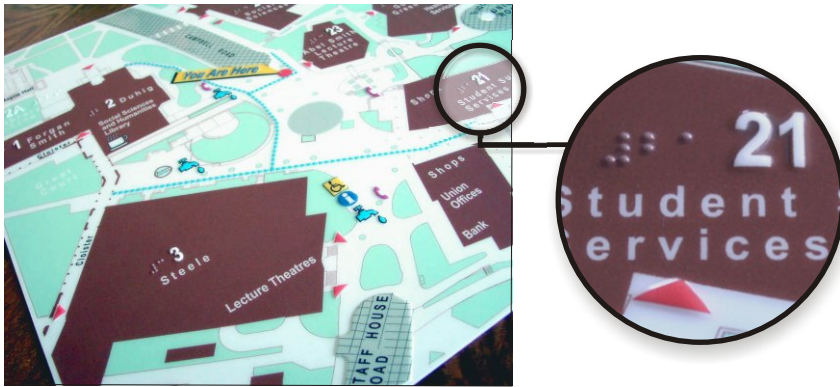

INTERPRETIVE SIGNS & TACTILE MAPS

Accessibility

BrilliantTouch™ interpretive signs and tactile maps provide true accessibility in 'one sign for all'.

Sighted and visually impaired users alike can use the textures, contours and multi-layers to navigate any building or park. Interpretive signs with raised letters and graphics provide all the relevant information. No other system can give you this level of accessibility and compliance for interior or exterior locations. It's the perfect way to bring all the elements of your way finding program together.